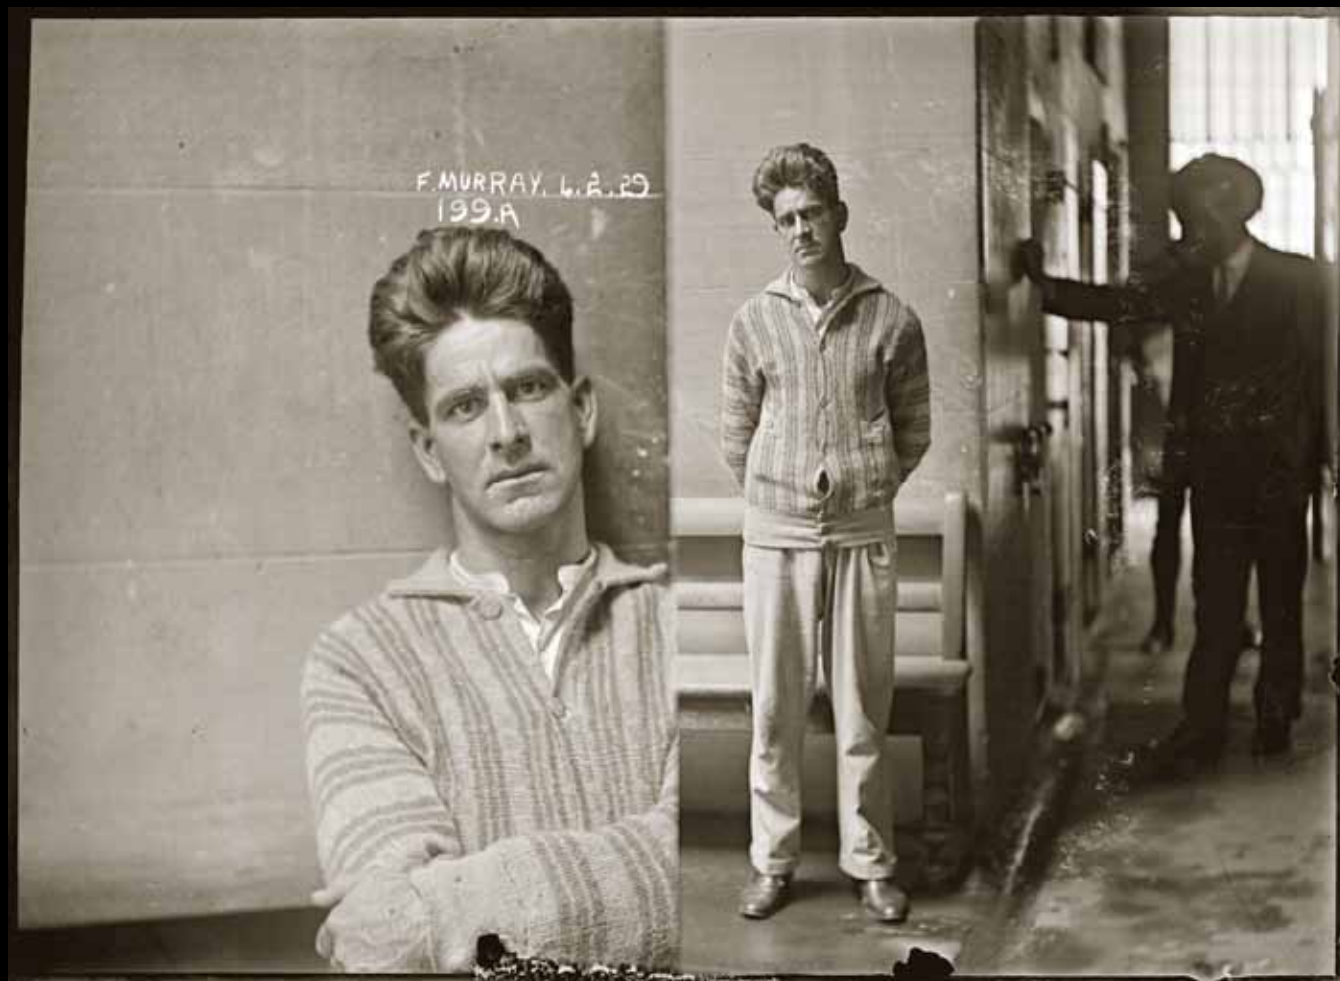

• TWILL #15

• TWILL #15

126 E. ROLFE. 1.4.20

## **GUILTY AS CHARGED**

NSW Police Forensic Photography Archive,  
Justice & Police Museum,  
Historic Houses Trust of NSW

• TWILL #15

• TWILL #15

• TWILL #15

• TWILL #15

234 F. FALLEN I

TWILL #15